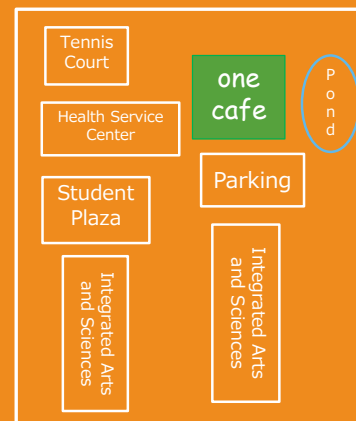

Inquiry : International Exchange Group (Student Plaza 3F)

☎: 082-424-6184 ✉: kokusai-sien@office.hiroshima-u.ac.jp