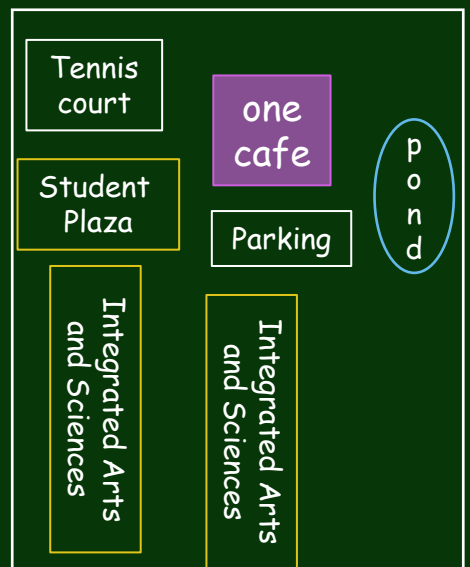

テニス
コート

学生
プラザ

総合科学
学部棟

one
cafe

駐輪場

総合科学
学部棟

池

お問合せ：国際交流グループ(地域交流・生活支援担当)

Tel: 082-424-6184 Mail: kokusai-sien@office.hiroshima-u.ac.jp

At **Welcome Desk** (in one cafe)
 you can get the information about
international exchange and **daily life**.
 (Every HU student can visit!)

Staff members and
 Phoenix Assistants are
 waiting for you !

Welcome Desk

Place : in **one cafe**
 (in front of Student Plaza)

Date : **10am~5pm** (on weekdays)

Free law counselling service in English is available
every Friday. It is especially for international students
 and foreign staff members of HU, in principle.