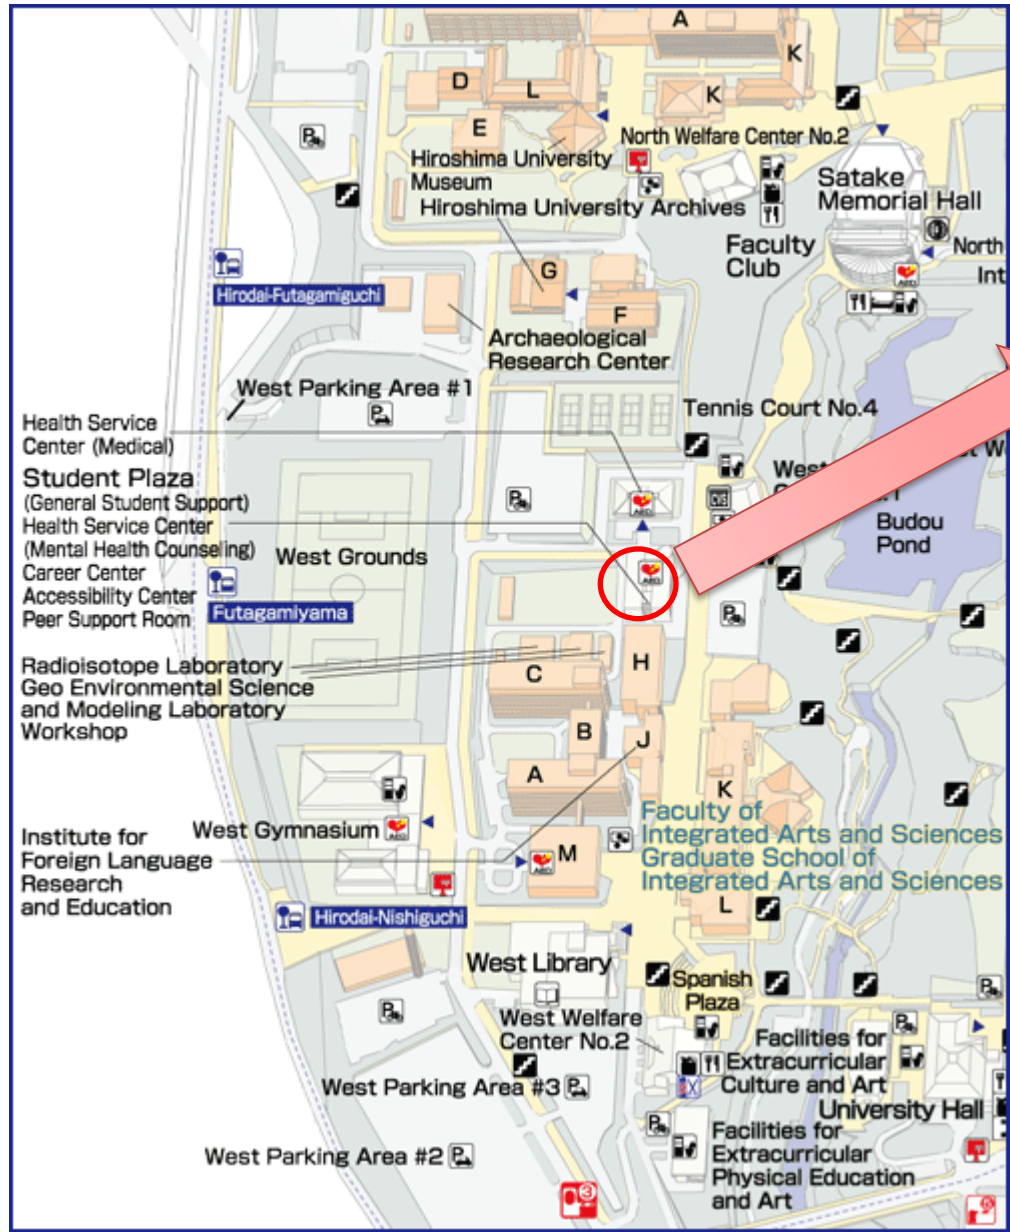

Life Consultation, International Exchange Activity

Student Plaza 3F (8:30-17:15)

International Exchange Group

E-mail:

kokusai-sien@office.hiroshima-u.ac.jp

ABOUT HU

- Principles and Vision
- President of Hiroshima University
- University Identity
- Outline of the Hiroshima University
- Main Meeting
- Awards