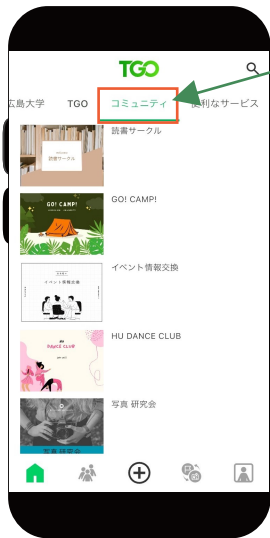

TGO App

Making college life more convenient and enjoyable

You won't miss any important information!

Check the app for events and news* about student life!

* Momiji, the bulletin board for student information at Hiroshima University

Keeping up with the latest city events and announcements is a cinch!

Check the map for library and cafeteria hours!

Making campus life more convenient!

Receive packages using the on-campus parcel locker!

After you get your driver's license, you can go out with your friends via car share!

Save more on your student life with coupons exclusive to HU students!

Campus life starts with the TGO App

Register for the TGO App now

Install by scanning the 2D code with a smartphone (OS auto-detection)

➔ See reverse side for details.

Community / Events

Check here to find club activities and circles!

The “Community” and “Event” pages allow you to search for and post information about circles and events.